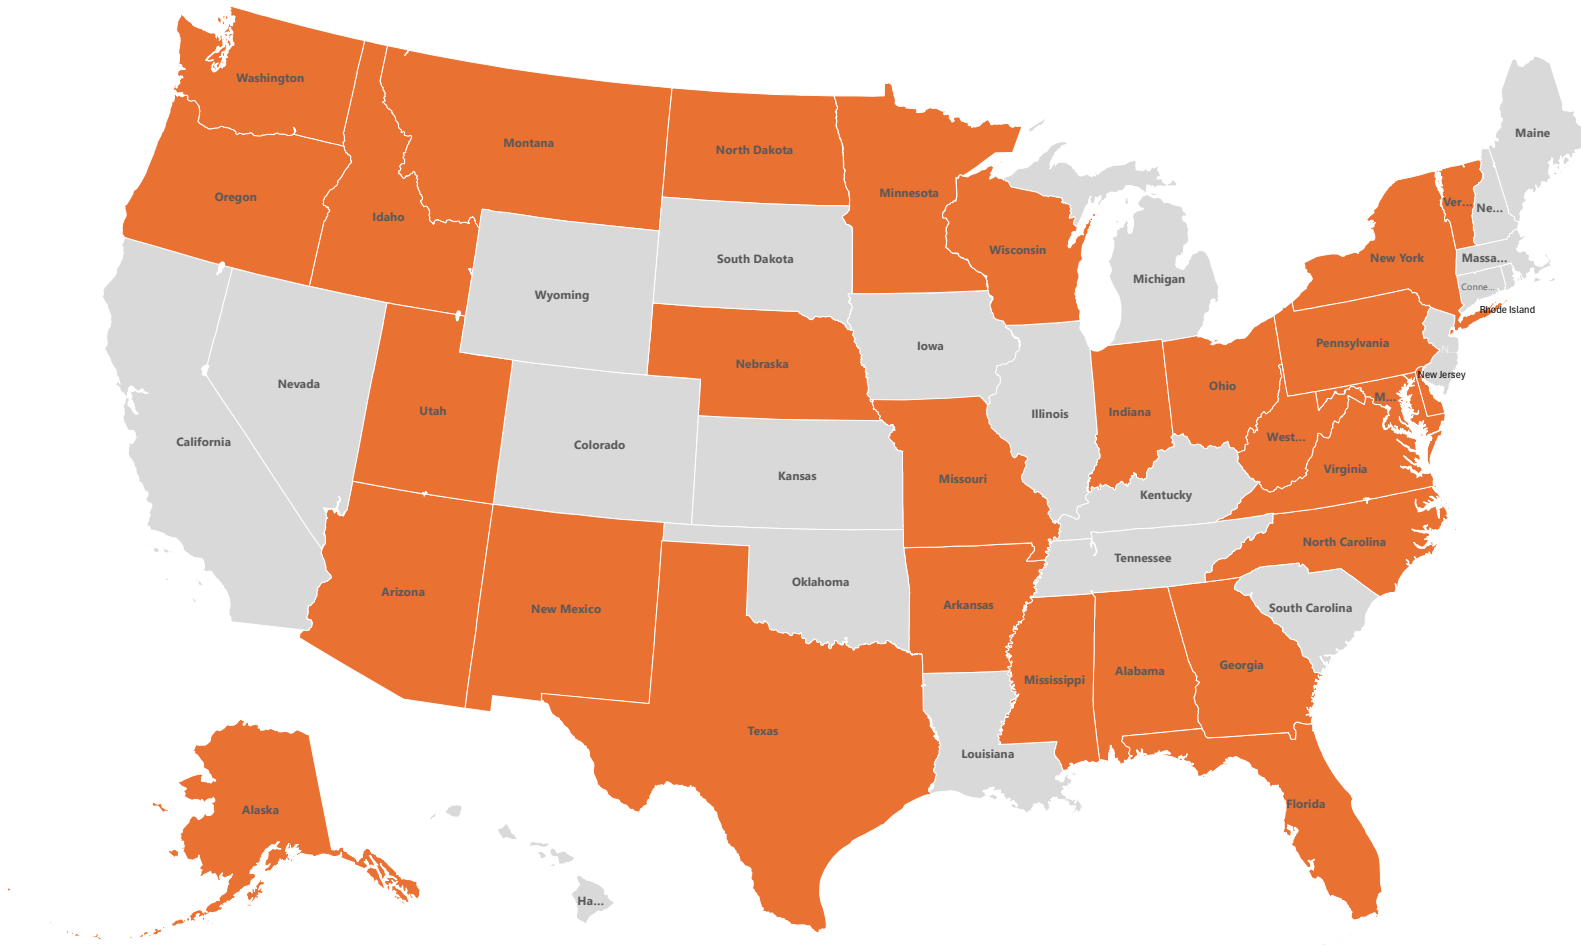

# SafeRent™

Criminal Coverage SOLUTIONS

**Additional Criminal Products**

- Guam
- Puerto Rico
- Virgin Islands
- Canada

Powered by Bing  
© GeoNames, Microsoft, TomTom

***\*Partial statewide coverage - County search required (see below)***

- |                  |                   |                     |                  |                |                |
|------------------|-------------------|---------------------|------------------|----------------|----------------|
| *Florida-Bay     | *Georgia-Fulton   | *Missouri-Jefferson | *Ohio-Athens     | *Ohio-Medina   | *Texas-Collin  |
| *Florida-Manatee | *Georgia-Gwinnett |                     | *Ohio-Belmont    | *Ohio-Portage  | *Texas-Dallas  |
|                  |                   |                     | *Ohio-Columbiana | *Ohio-Seneca   | *Texas-Hays    |
|                  |                   |                     | *Ohio-Franklin   | *Ohio-Trumbull | *Texas-Orange  |
|                  |                   |                     | *Ohio-Hardin     | *Ohio-Warren   | *Texas-Potter  |
|                  |                   |                     | *Ohio-Williams   |                | *Texas-Randall |